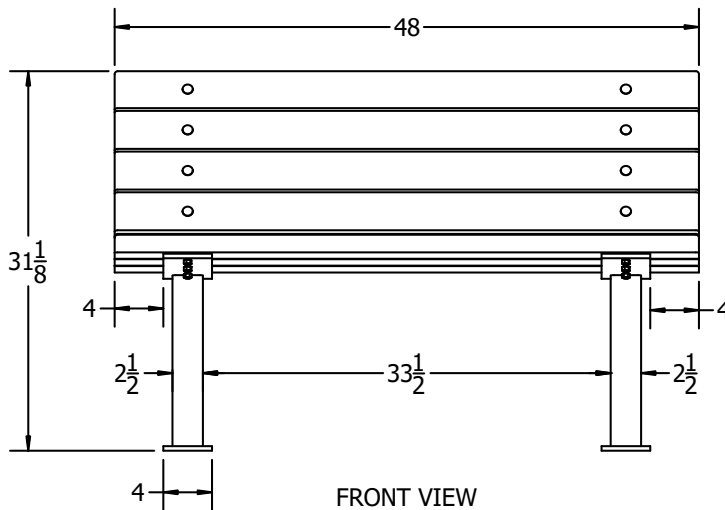

TOP VIEW

FRONT VIEW

3D ISOMETRIC VIEW

SIDE VIEW

CED

GRA

GRE

BLA

BLU

BRO

RED

WHI

STANDARD COLORS

OPTIONAL COLORS

INSERT COLOR CODE IN PRODUCT NUMBER
 CEDAR= CED, GRAY= GRA, GREEN= GRE, BLACK= BLA,
 BLUE= BLU, BROWN=BRO, RED= RED, WHITE=WHI

EXAMPLE: CEDAR CONTOUR 4 FT. BENCH =
 PB 4CEDBFCO